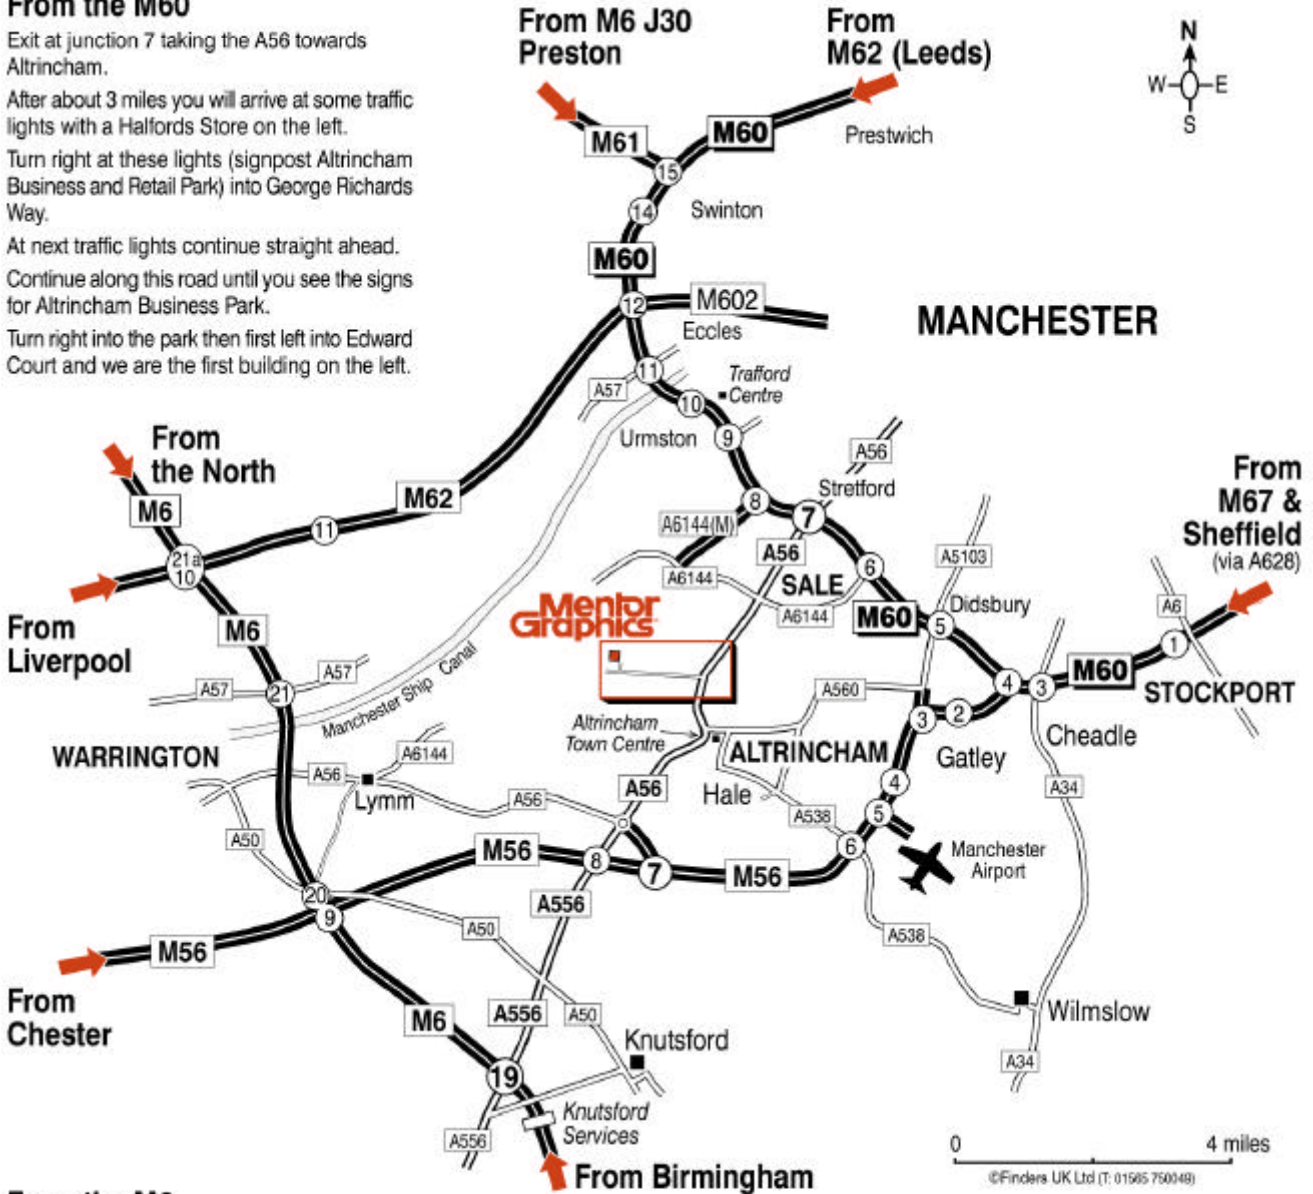

## From the M60

Exit at junction 7 taking the A56 towards Altrincham.

After about 3 miles you will arrive at some traffic lights with a Halfords Store on the left.

Turn right at these lights (signpost Altrincham Business and Retail Park) into George Richards Way.

At next traffic lights continue straight ahead.

Continue along this road until you see the signs for Altrincham Business Park.

Turn right into the park then first left into Edward Court and we are the first building on the left.

## From the M6

Exit at junction 19 taking the A556 then A56 towards Altrincham.

At the traffic lights in the Town Centre continue on the A56 (towards the M60).

After about 1 mile you will arrive at some traffic lights with a Halfords Store on the right.

Turn left at these lights (signpost Altrincham Business and Retail Park) into George Richards Way.

At next traffic lights continue straight ahead.

Continue along this road until you see the signs for Altrincham Business Park.